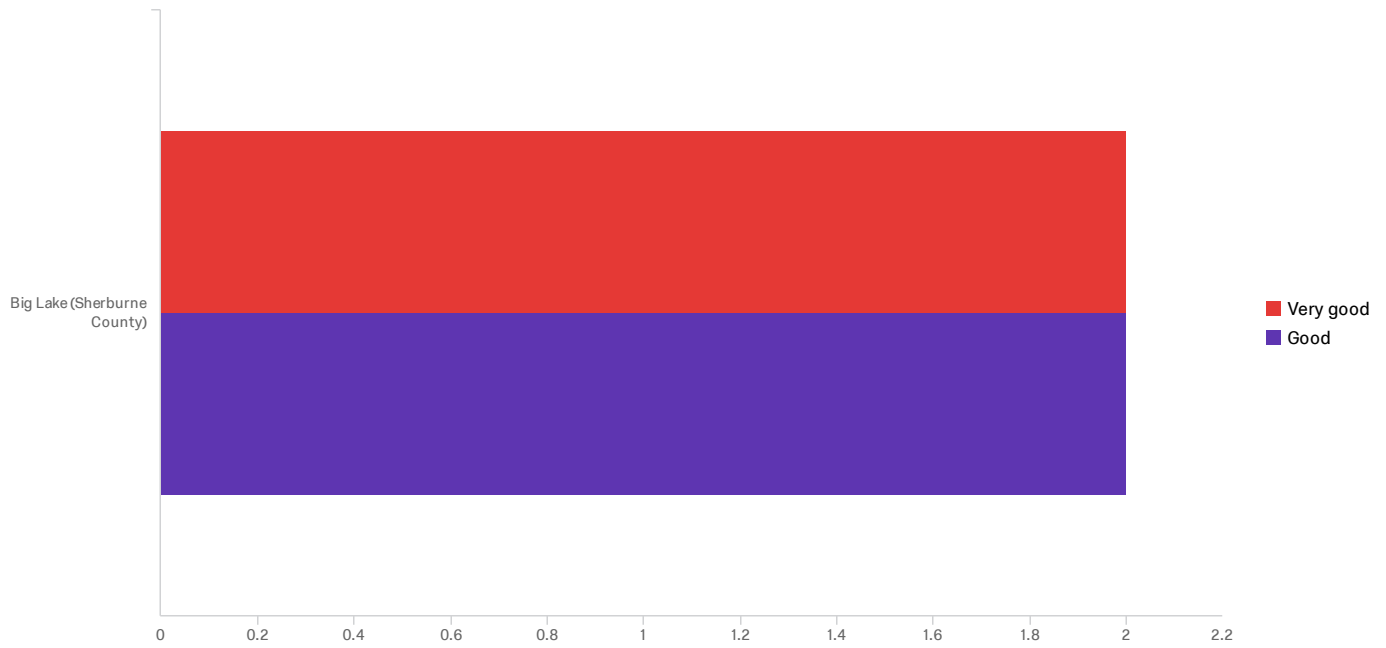

Knowledge level of trainer

#	Field	Big Lake (Sherburne County)	Total
1	Very good	100.00% 4	4
2	Good	0.00% 0	0

Showing rows 1 - 2 of 2

Clarity of presentation

#	Field	Big Lake (Sherburne County)	Total
1	Very good	100.00% 2	2
2	Good	100.00% 2	2

Showing rows 1 - 2 of 2

Enthusiasm of trainer

#	Field	Big Lake (Sherburne County)	Total
1	Very good	100.00% 3	3
2	Good	100.00% 1	1

Showing rows 1 - 2 of 2

Clarity of monitoring protocols

#	Field	Big Lake (Sherburne County)	Total
1	Very good	100.00% 3	3
2	Good	100.00% 1	1

Showing rows 1 - 2 of 2