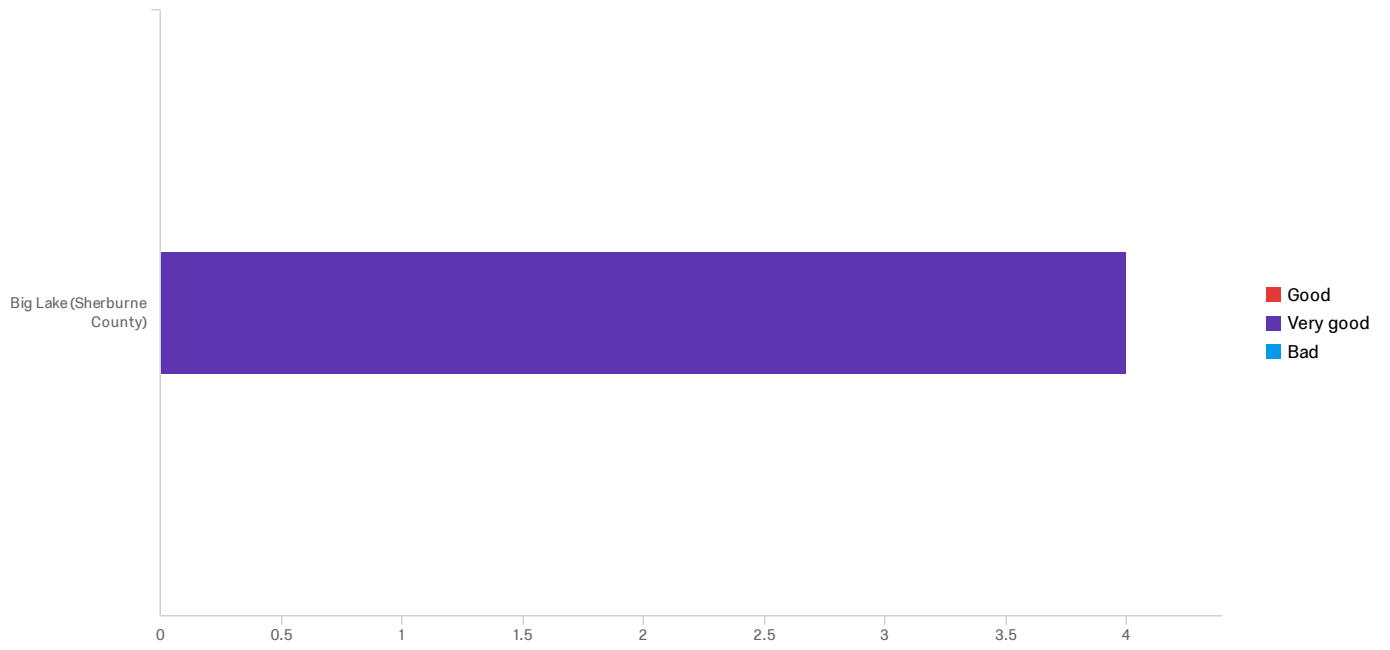

Ease of following maps to monitoring sites

Clarity of written protocols