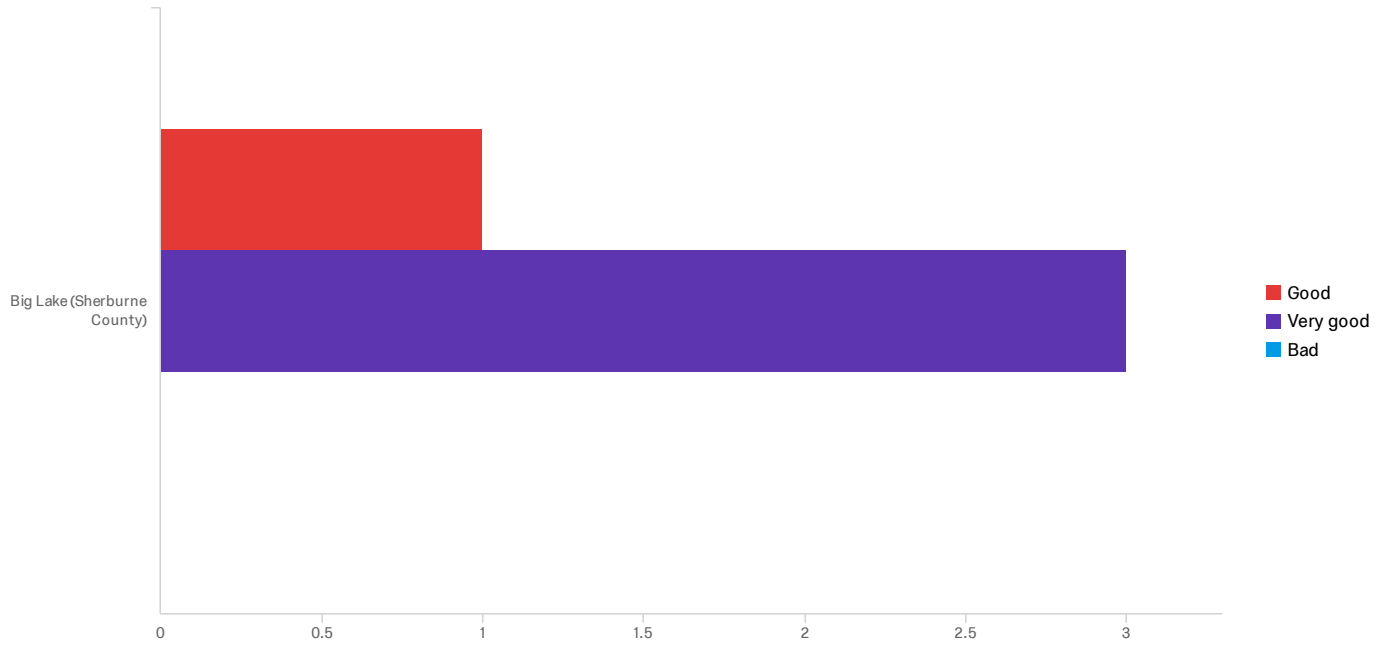

Ease of following maps to monitoring sites

Clarity of written protocols