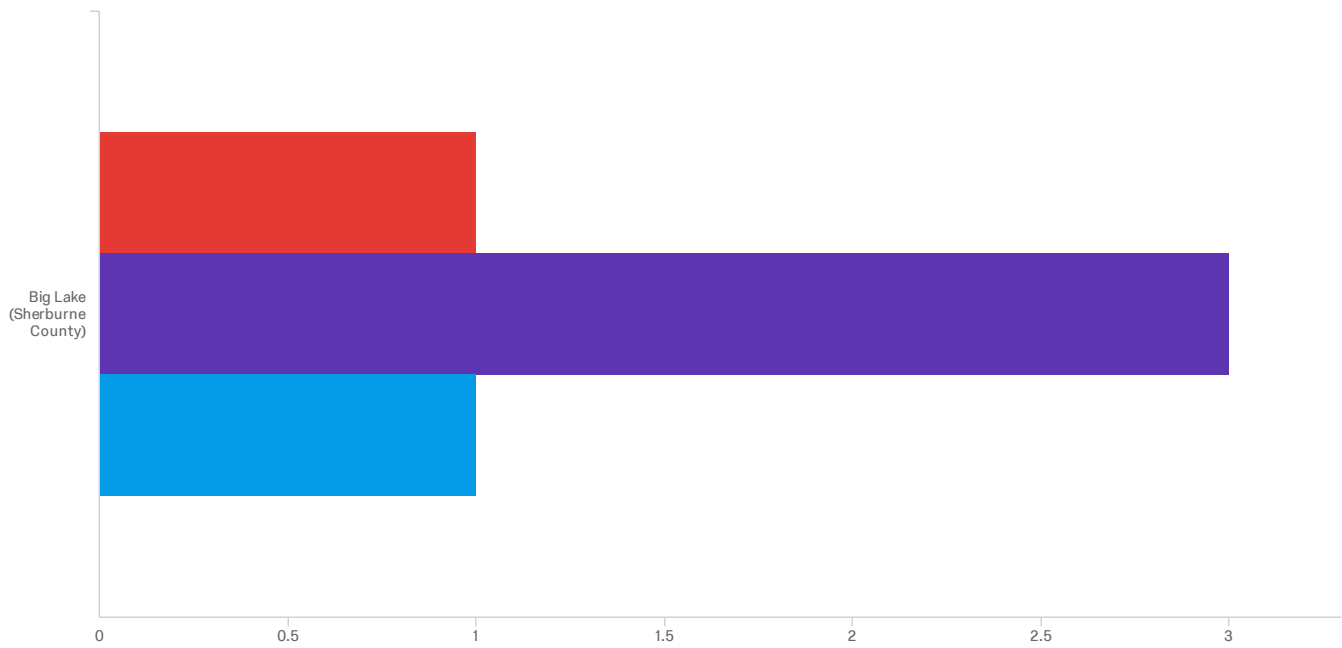

Default Report

Starry Trek Volunteer Survey - 2019

September 30, 2019 9:45 AM MDT

Q1 - Which county did you participate in?

#	Field	Choice Count
1	Big Lake (Sherburne County)	100.00% 4

Showing rows 1 - 1 of 1

Q2 - Who did you come to the event with? (Select all that apply)

#	Field	Big Lake (Sherburne County)	Total
1	I came by myself	100.00% 1	1
2	I came with a spouse/partner	100.00% 3	3
3	I came with child(ren) under 18	100.00% 1	1