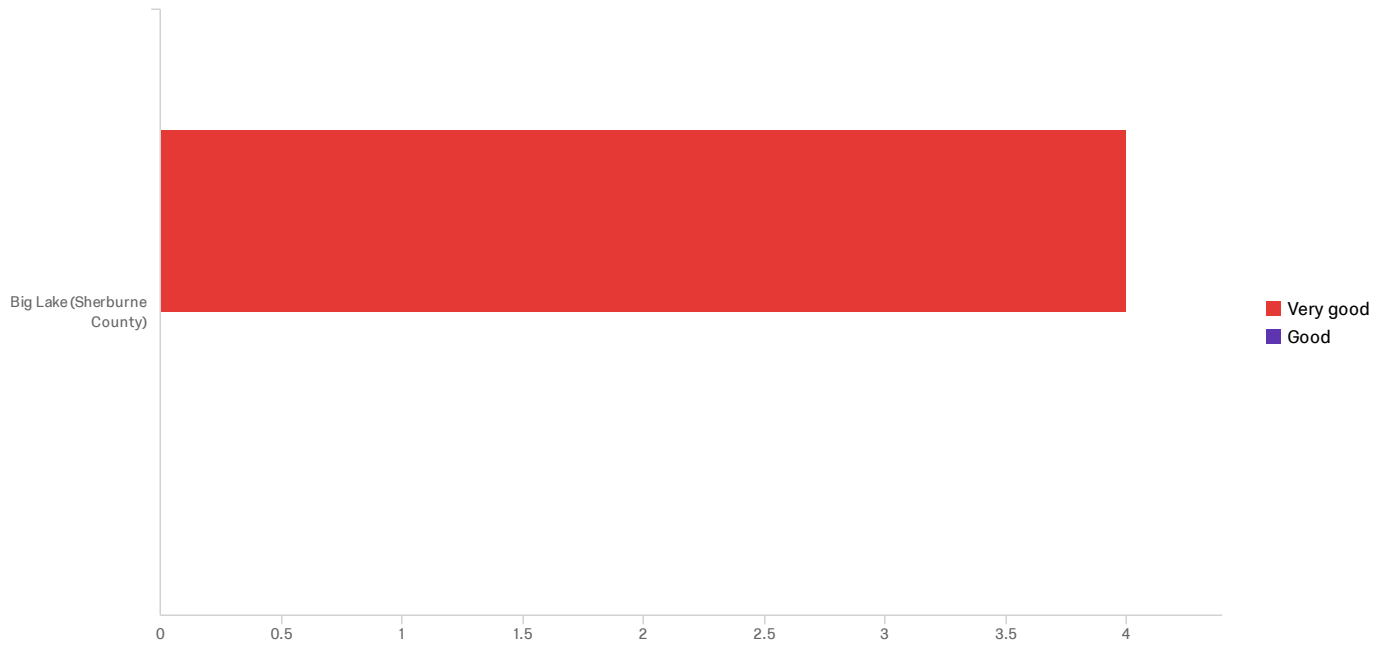

Q6 - How would you rate the following aspects of the on-site training?

Knowledge level of trainer