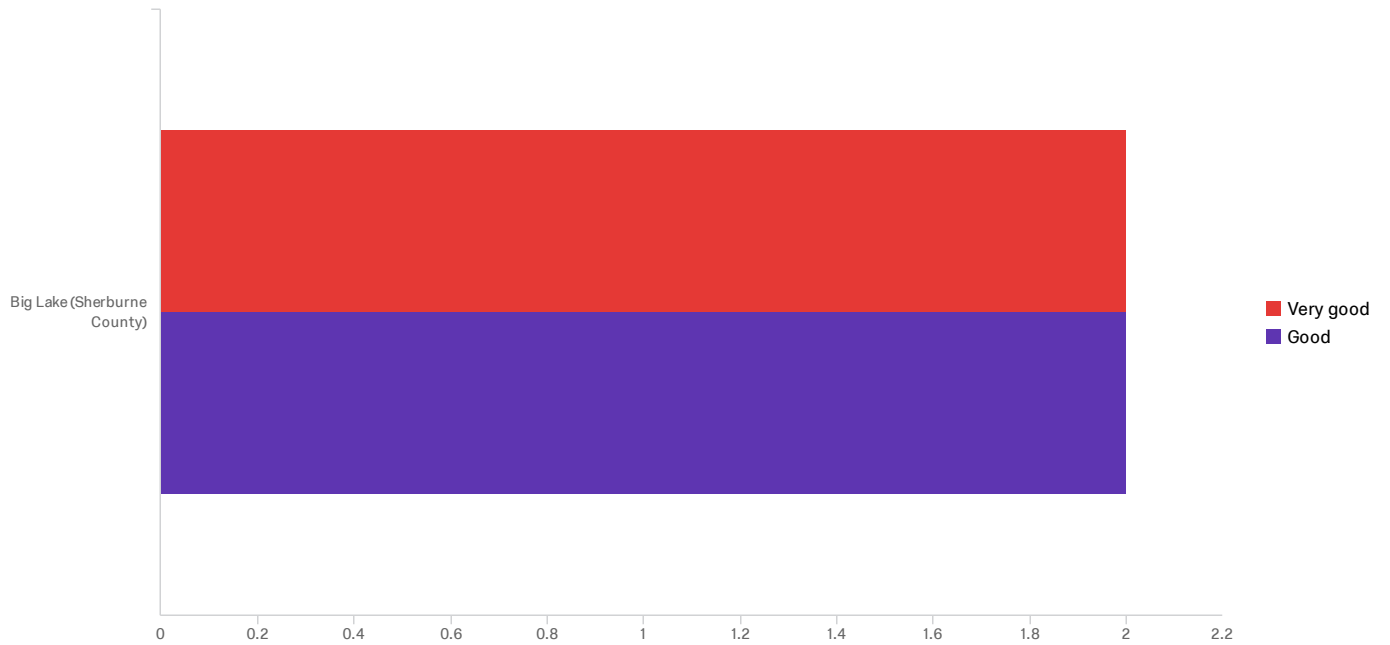

Clarity of presentation