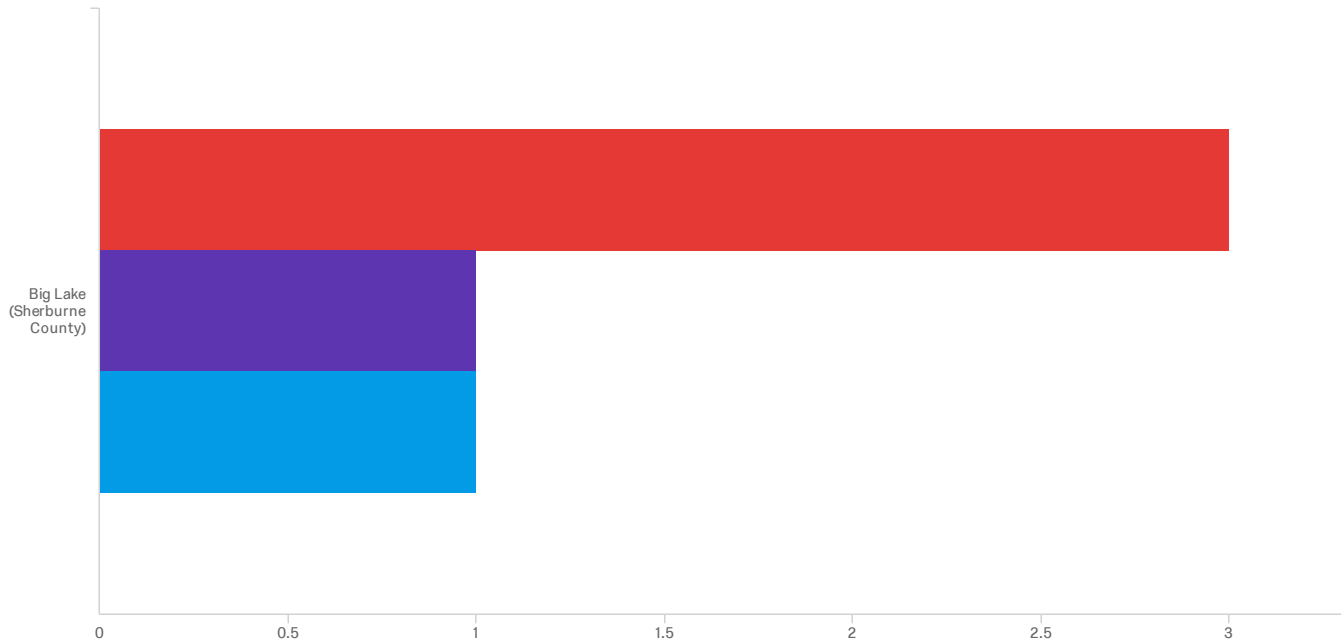

Other [please specify]

Ortonville (Big Stone County)

Other [please specify]

Park Rapids (Hubbard County)

Other [please specify]

Paynesville (Stearns County)

Other [please specify]

Spicer (Kandiyohi County)

Other [please specify]

Waconia (Carver County)

Other [please specify]

Q3 - Did you participate in Starry Trek as part of your affiliation with any of the following groups? [select all that apply]

#	Field	Big Lake (Sherburne County)	Total
1	Lake association	100.00% 3	3
2	UMN Extension AIS Detectors program	100.00% 1	1
3	Other environmental stewardship organization [please specify]	100.00% 1	1