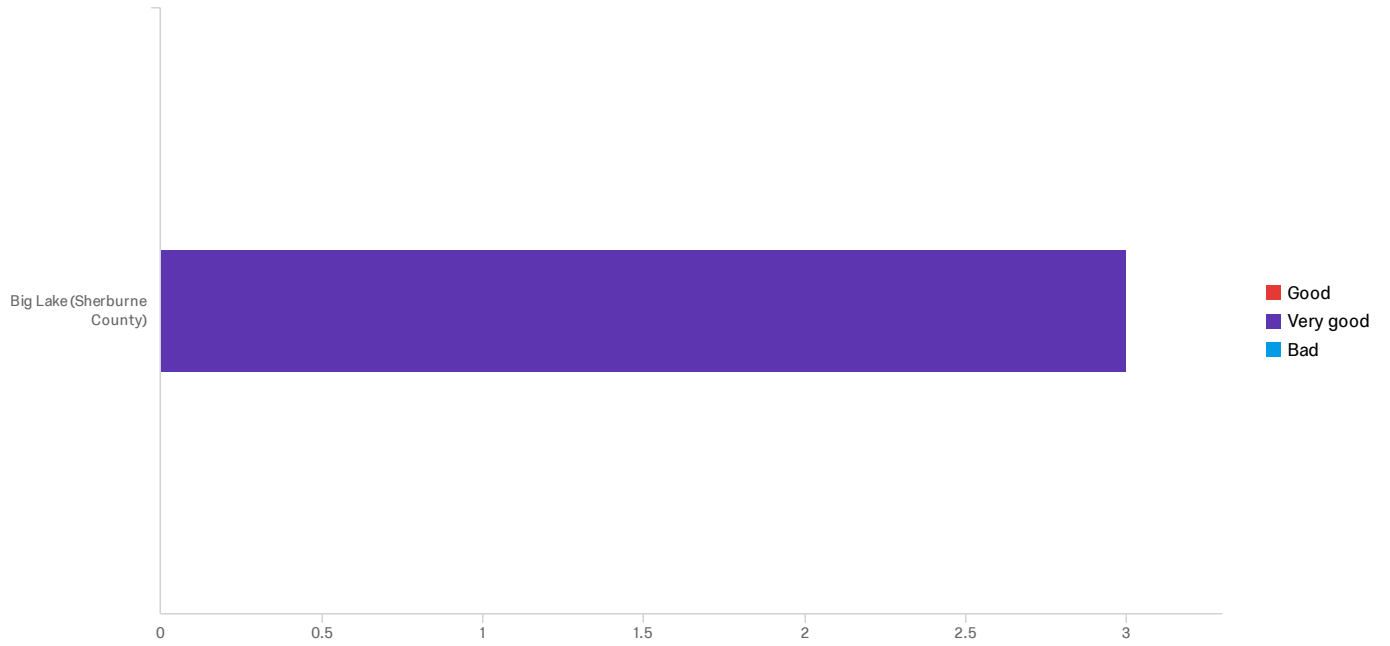

Q9 - In thinking about the overall event, please rate the following aspects of the event:

Promotion of the event

Ease of registration

Communication from local coordinator

communication from University staff