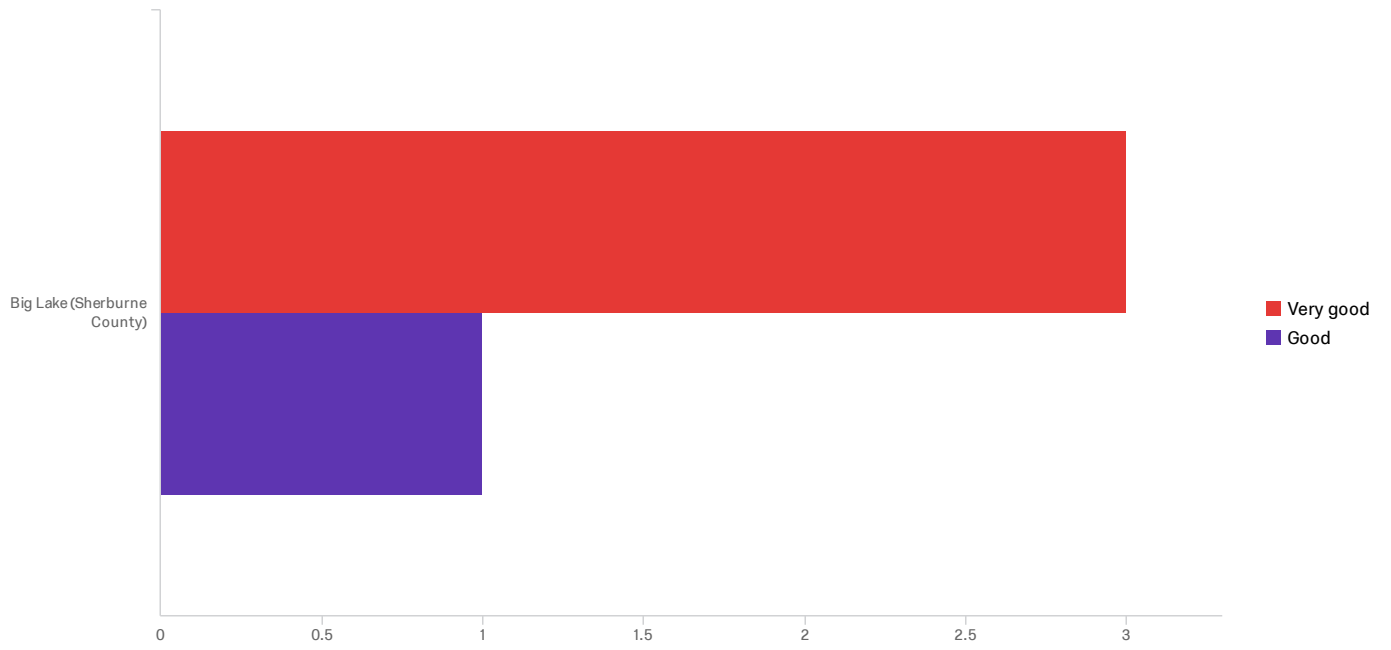

Showing rows 1 - 2 of 2

Q6 - How would you rate the following aspects of the on-site training?

Knowledge level of trainer

Clarity of presentation

Enthusiasm of trainer

Clarity of monitoring protocols

Clarity of invasive species identification