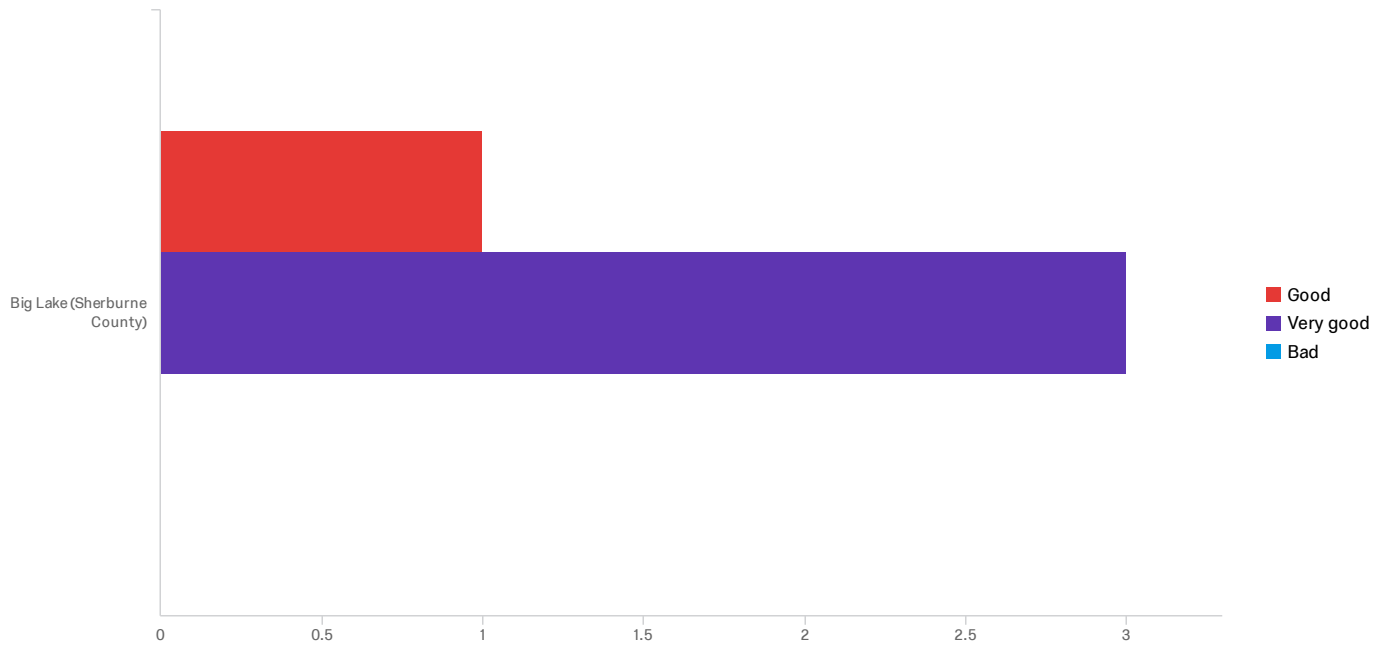

Q9 - In thinking about the overall event, please rate the following aspects of the event:

Promotion of the event

Ease of registration

Communication from local coordinator

communication from University staff