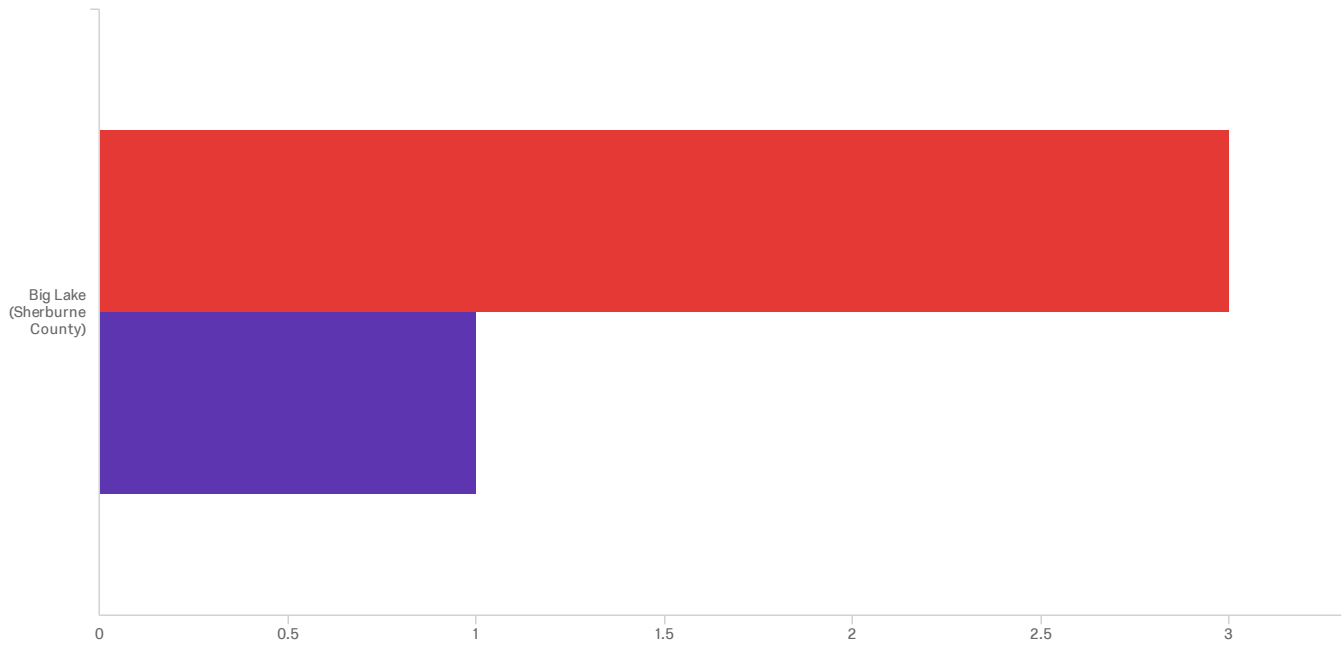

Q5 - How well did you feel the on-site training prepared you for the event?

#	Field	Big Lake (Sherburne County)	Total
1	Moderately prepared me	100.00% 3	3
2	Prepared me very well	100.00% 1	1

Showing rows 1 - 2 of 2