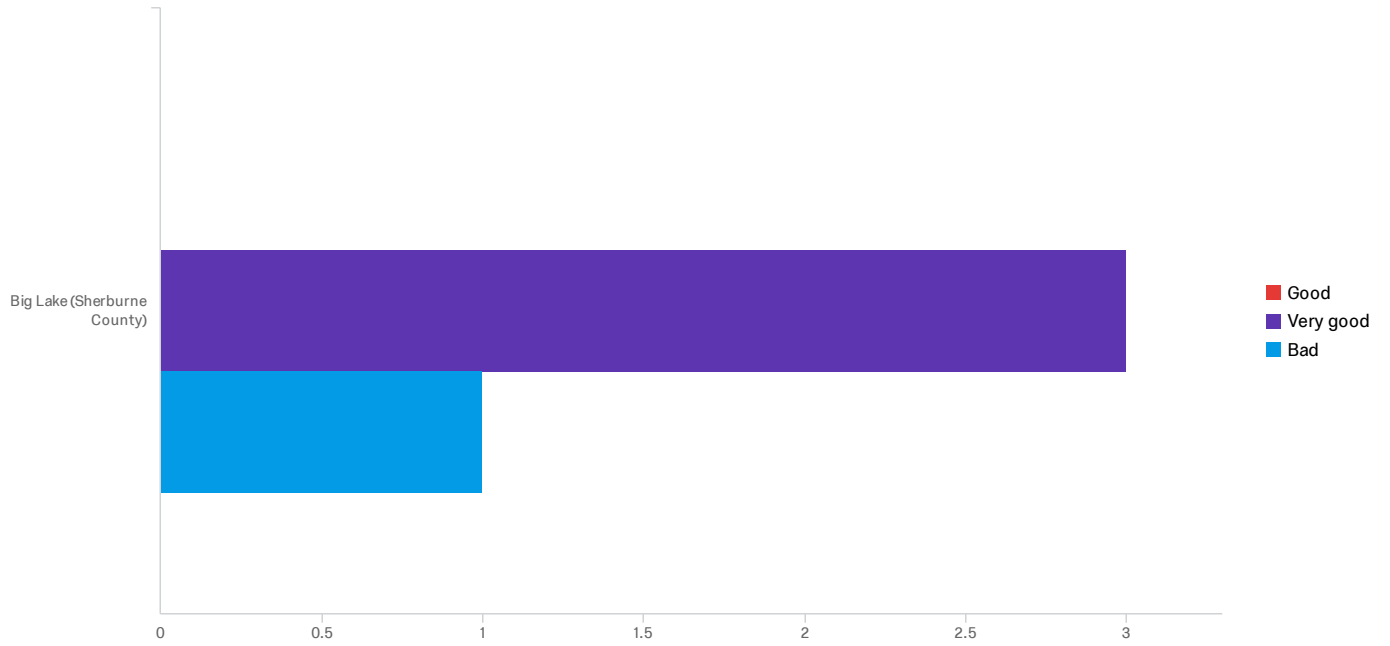

Ease of finding rendezvous location

Ease of following maps to monitoring sites

Clarity of written protocols

Sampling equipment

Promotion of the event

#	Field	Big Lake (Sherburne County)	Total
1	Good	100.00% 1	1
2	Very good	100.00% 3	3
3	Bad	0.00% 0	0