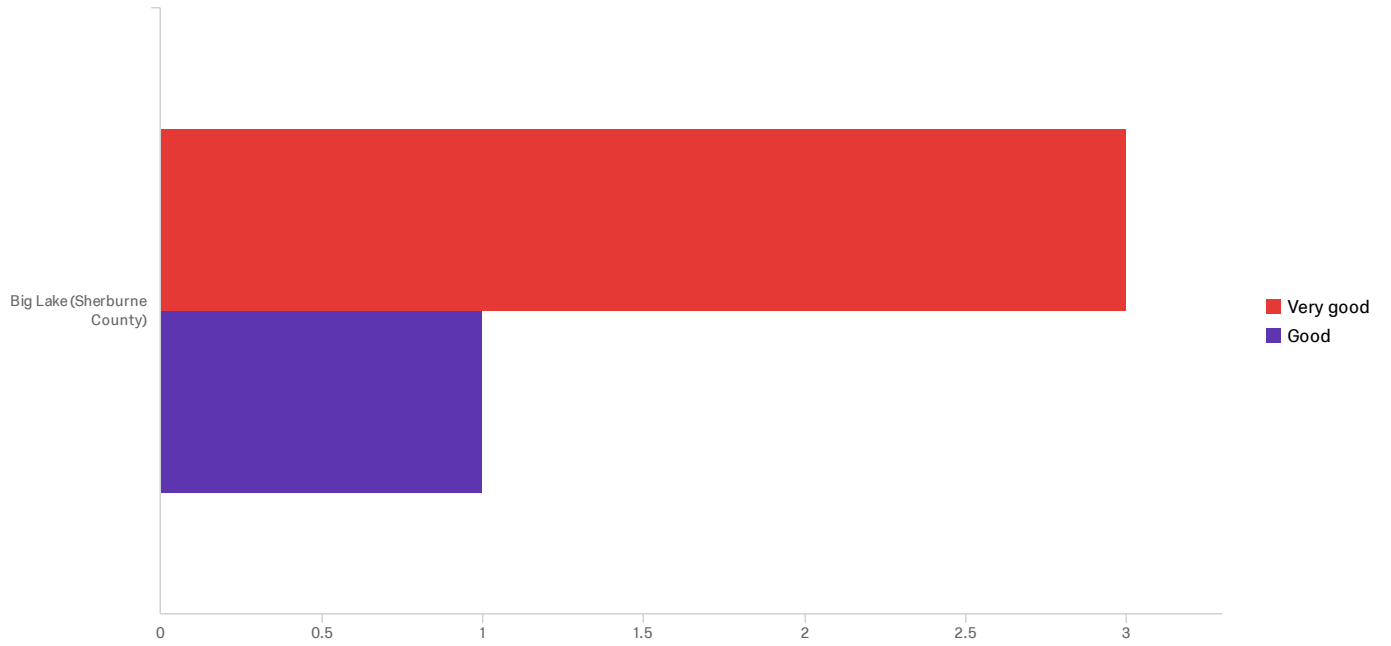

Showing rows 1 - 2 of 2

Q6 - How would you rate the following aspects of the on-site training?

Knowledge level of trainer

Clarity of presentation

Enthusiasm of trainer

Clarity of monitoring protocols

Clarity of invasive species identification