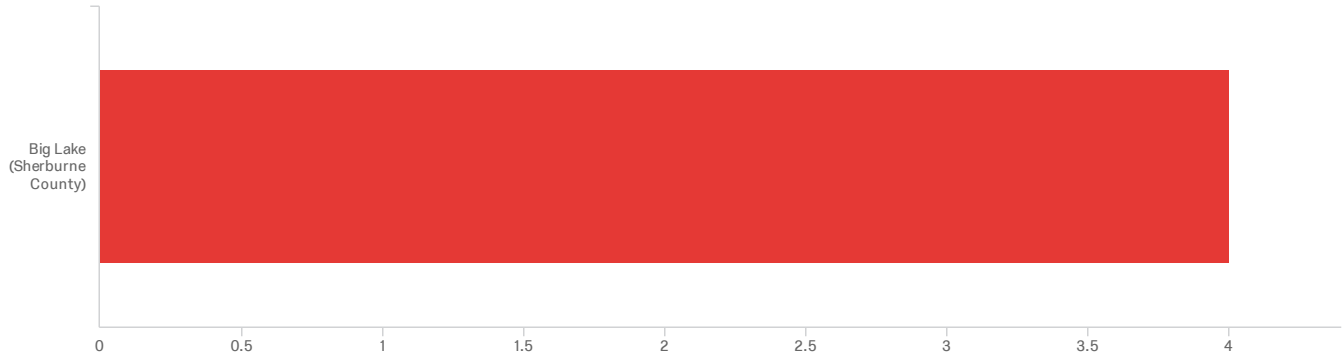

Default Report

Starry Trek Volunteer Survey - 2019

September 30, 2019 9:45 AM MDT

Q1 - Which county did you participate in?

#	Field	Choice Count
1	Big Lake (Sherburne County)	100.00% 4

Showing rows 1 - 1 of 1

Q2 - Who did you come to the event with? (Select all that apply)

#	Field	Big Lake (Sherburne County)	Total
1	I came by myself	100.00% 1	1
2	I came with a spouse/partner	100.00% 3	3
3	I came with child(ren) under 18	100.00% 1	1