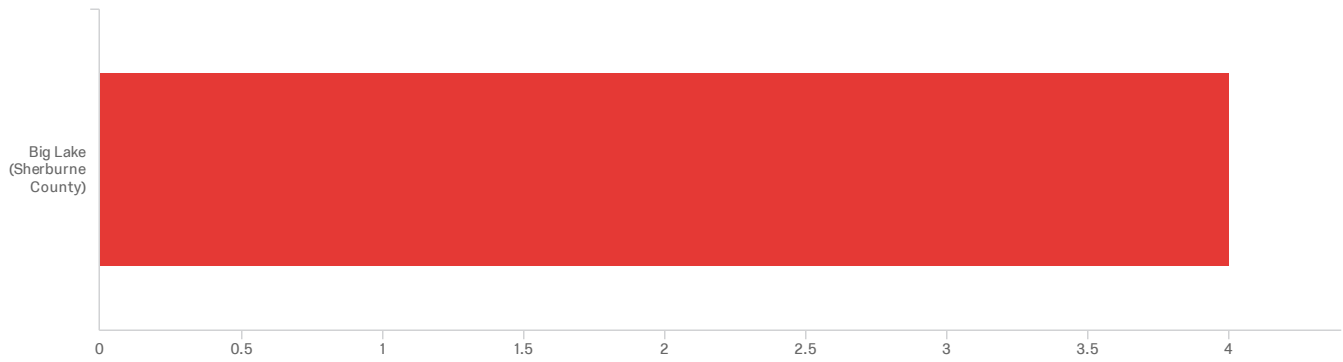

Other

Spicer (Kandiyohi County)

Other

Waconia (Carver County)

Other

Q4 - Overall, how would you rate your satisfaction with the event?

#	Field	Big Lake (Sherburne County)	Total
1	I REALLY enjoyed this event	100.00% 4	4