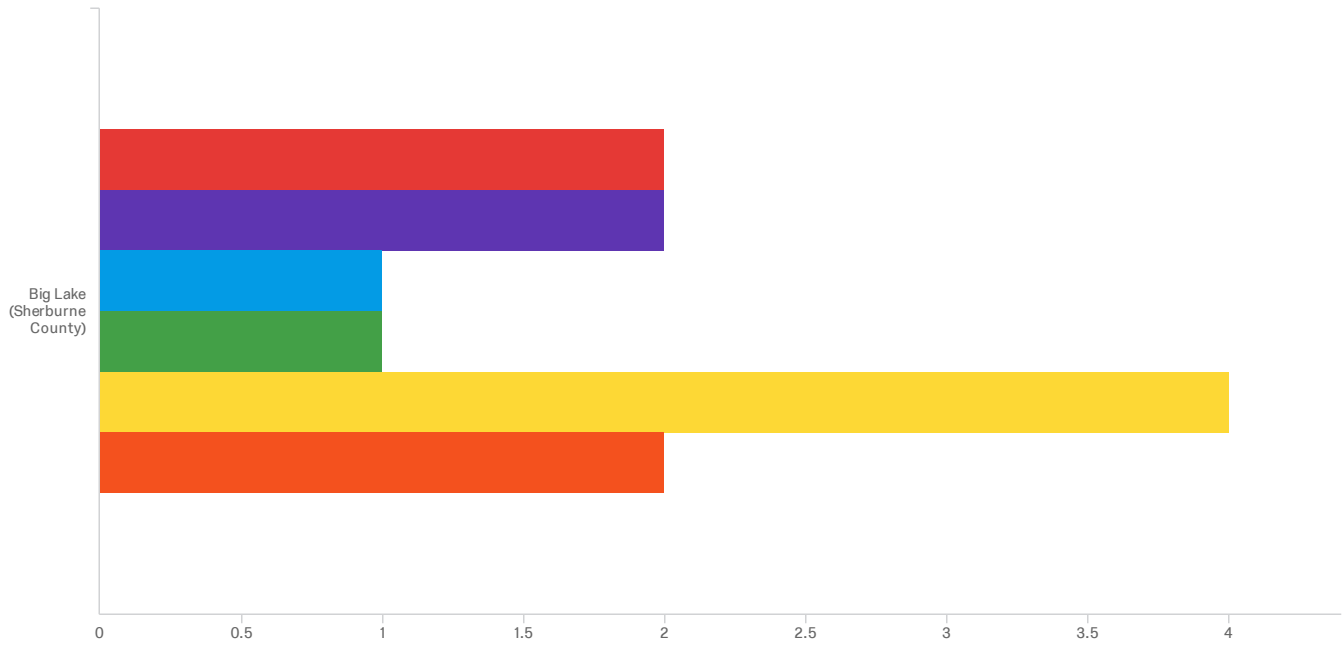

Q15 - Please select up to THREE species that you would like to see monitored in your county:

#	Field	Big Lake (Sherburne County)
1	Eurasian watermilfoil	16.67% 2
2	Purple loosestrife	16.67% 2
3	Yellow iris	8.33% 1
4	Hydrilla	8.33% 1
5	Zebra/quagga mussels	33.33% 4
6	Other [please specify]	16.67% 2
		12

Showing rows 1 - 7 of 7

Q15_23_TEXT - Other [please specify]

Aitkin (Aitkin County)

Other [please specify]

Alexandria (Douglas County)

Other [please specify]

Andover (Anoka County)